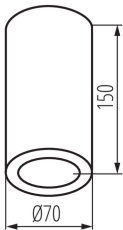

36640 AQILO E14 IP65 DSO-GR

Ceiling-mounted spotlight fitting

5905339366405

IP
65

KANLUX AQILO represents our first surface-mounted luminaire with an IP65 rating. It is characterised by simple design and available in three colours: white, black and graphite. The high tightness is intended for rooms where lamps are exposed to increased humidity and the risk of flooding with water, e.g. bathrooms and kitchens, as well as external areas of the house, such as terraces, balconies or covered entrances. The AQILO E14 IP65 and AQILO E27 IP65 models use a reflector to direct the light from the light sources downwards rather than onto the interior surface of the luminaire. As a result, luminaires can be fitted with lower wattage light sources and avoid lighting the room too dimly.

GENERAL DATA:

Colour: graphite

Place of assembly: ceiling mounted

Place of application: Indoors and outdoors

Minimum distance from the illuminated object: 0,5m

Height [mm]: 150

Diameter [mm]: 70

TECHNICAL DATA:

Rated voltage [V]: 220-240 AC

Rated frequency [Hz]: 50

Maximum power [W]: max 10

Class of protection against electric shock: I

Lampshade material: plastic

Light source included: no

Cap: E14

Ambient temperature range to which the product can be exposed: -20÷35

Enclosure material: aluminum alloy

Connection type: Bolt terminal block

IP class: 65

LOGISTIC DATA:

Packaging method: 40

Number of units in the secondary packaging: 1

Number of units in the packaging: 40

Net unit weight [g]: 370

Grammage [g]: 433.75

Length of a unit pack [cm]: 16

Width of a unit pack [cm]: 8

Height of a unit pack [cm]: 8