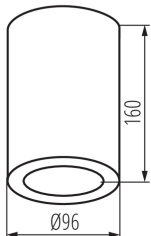

36643 AQILO E27 IP65 DSO-GR

Ceiling-mounted spotlight fitting

5905339366436

IP
65

KANLUX AQILO represents our first surface-mounted luminaire with an IP65 rating. It is characterised by simple design and available in three colours: white, black and graphite. The high tightness is intended for rooms where lamps are exposed to increased humidity and the risk of flooding with water, e.g. bathrooms and kitchens, as well as external areas of the house, such as terraces, balconies or covered entrances. The AQILO E14 IP65 and AQILO E27 IP65 models use a reflector to direct the light from the light sources downwards rather than onto the interior surface of the luminaire. As a result, luminaires can be fitted with lower wattage light sources and avoid lighting the room too dimly.

GENERAL DATA:

Colour: graphite

Place of assembly: ceiling mounted

Place of application: Indoors and outdoors

Minimum distance from the illuminated object: 0,5m

Height [mm]: 160

Diameter [mm]: 96

TECHNICAL DATA:

Rated voltage [V]: 220-240 AC

Rated frequency [Hz]: 50

Maximum power [W]: max 20

Class of protection against electric shock: I

Lampshade material: plastic

Light source included: no

Cap: E27

Ambient temperature range to which the product can be exposed: -20÷35

Enclosure material: aluminum alloy

Connection type: Bolt terminal block

IP class: 65

LOGISTIC DATA:

Packaging method: 30

Number of units in the secondary packaging: 1

Number of units in the packaging: 30

Net unit weight [g]: 642

Length of a unit pack [cm]: 17

Width of a unit pack [cm]: 10.5

Height of a unit pack [cm]: 10.5

Width of a cardboard box [cm]: 37