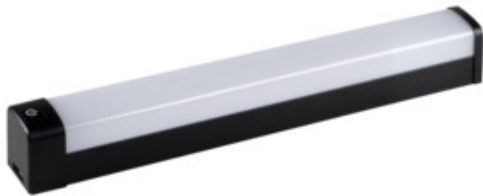

## 36654 AKVO IP44 20W-NW-B S

LED wall mounted fitting

5905339366542

### GENERAL DATA:

**Colour:** black

**Place of assembly:** wall mounted

**Minimum distance from the illuminated object:** 0,1m

**Compatible with a dimmer:** no

**On switch:** yes

**Integrated LED light source:** yes