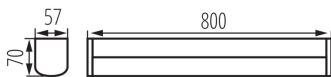

### GENERAL DATA:

**Colour:** black

**Place of assembly:** wall mounted

**Minimum distance from the illuminated object:** 0,1m

**Compatible with a dimmer:** no

**On switch:** yes

**Integrated LED light source:** yes