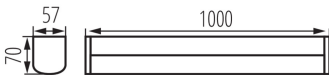

36658 AKVO IP44 23W-NW-C S

LED wall mounted fitting

5905339366580

GENERAL DATA:

Colour: chrome

Place of assembly: wall mounted

Minimum distance from the illuminated object: 0,1m

Compatible with a dimmer: no