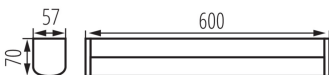

36659 AKVO IP44 15W-NW-W

Wall/ceiling LED fixture

5905339366597

GENERAL DATA:

Colour: white

Place of assembly: wall mounted, ceiling mounted

Minimum distance from the illuminated object : 0,1m

Compatible with a dimmer : no