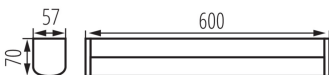

36660 AKVO IP44 15W-NW-B

Wall/ceiling LED fixture

5905339366603

GENERAL DATA:

Colour: black

Place of assembly: wall mounted, ceiling mounted

Minimum distance from the illuminated object : 0,1m

Compatible with a dimmer : no