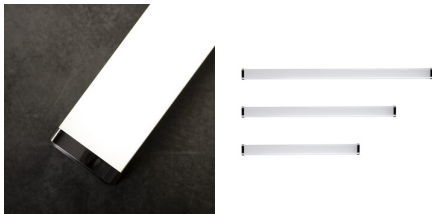

36661 AKVO IP44 15W-NW-C

Wall/ceiling LED fixture

5905339366610

GENERAL DATA:

Colour: chrome

Place of assembly: wall mounted, ceiling mounted

Minimum distance from the illuminated object: 0,1m

Compatible with a dimmer: no