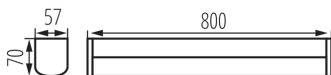

### GENERAL DATA:

**Colour:** white

**Place of assembly:** wall mounted, ceiling mounted

**Minimum distance from the illuminated object :** 0,1m

**Compatible with a dimmer :** no

**Integrated LED light source :** yes