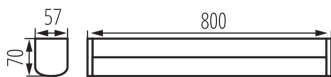

### GENERAL DATA:

**Colour:** black

**Place of assembly:** wall mounted, ceiling mounted

**Minimum distance from the illuminated object:** 0,1m

**Compatible with a dimmer:** no

**Integrated LED light source:** yes