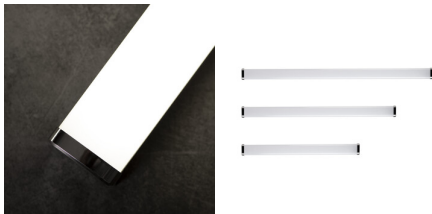

36664 AKVO IP44 20W-NW-C

Wall/ceiling LED fixture

5905339366641

GENERAL DATA:

Colour: chrome

Place of assembly: wall mounted, ceiling mounted

Minimum distance from the illuminated object: 0,1m

Compatible with a dimmer: no