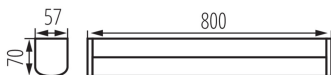

36664 AKVO IP44 20W-NW-C

Wall/ceiling LED fixture

5905339366641

GENERAL DATA:

Colour: chrome

Place of assembly: wall mounted, ceiling mounted

Minimum distance from the illuminated object: 0,1m

Compatible with a dimmer: no