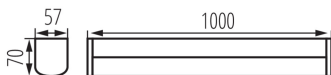

36665 AKVO IP44 23W-NW-W

Wall/ceiling LED fixture

5905339366658

GENERAL DATA:

Colour: white

Place of assembly: wall mounted, ceiling mounted

Minimum distance from the illuminated object : 0,1m

Compatible with a dimmer: no