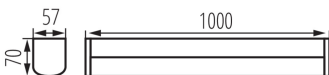

36666 AKVO IP44 23W-NW-B

Wall/ceiling LED fixture

5905339366665

GENERAL DATA:

Colour: black

Place of assembly: wall mounted, ceiling mounted

Minimum distance from the illuminated object : 0,1m

Compatible with a dimmer : no