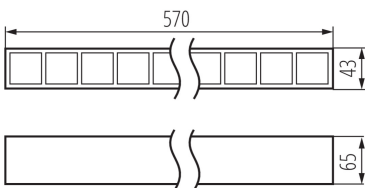

Linear LED luminaire

5905339369437

HIERRO is a family of fixtures produced at the Kanlux Factory. The minimalist and elegant form fits into the latest trends in architectural design. The stylish solution is widely used in modern offices, shops, and loft spaces as basic, complementary or accent lighting. The great advantages of HIERRO luminaires are: variety of available control and installation methods, low UGR coefficient, high luminous efficiency, ability to adapt to specific lighting projects and 5-year warranty. This allows you to create energy-saving and modern lighting systems that provide attractive lighting effects.

GENERAL DATA:

Colour: white
Place of assembly: ceiling mounted
Place of application: Indoors
Minimum distance from the illuminated object: 0,5m
Compatible with a dimmer: no
Fixture lighting direction: down
Length [mm]: 570
Width [mm]: 43
Height [mm]: 65
Integrated LED light source: yes

TECHNICAL DATA:

Rated voltage [V]: 220-240 AC
Rated frequency [Hz]: 50
Maximum power [W]: 23
Class of protection against electric shock: I
Lampshade material: plastic
Diode type: LED SMD
Luminous flux [lm]: 2850
Colour temperature: Warm white
Correlated colour temperature [K]: 3000
Colour consistency in McAdam ellipses: ≤6
Colour rendering index: 80
Service life [h]: 50000
Luminous-flux-retention factor at the end of rated service life: L90B10
Number of on/off cycles: ≥30000
Lighting angle [°]: X60/Y60
Luminous efficiency of the lamp [lm/W]: 124
Ambient temperature range to which the product can be exposed: 5÷25
Shade type: louvre / white