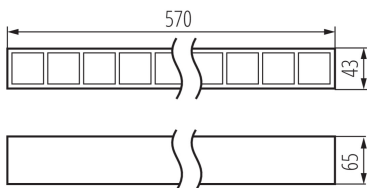

Linear LED luminaire

5905339369680

HIERRO is a family of fixtures produced at the Kanlux Factory. The minimalist and elegant form fits into the latest trends in architectural design. The stylish solution is widely used in modern offices, shops, and loft spaces as basic, complementary or accent lighting. The great advantages of HIERRO luminaires are: variety of available control and installation methods, low UGR coefficient, high luminous efficiency, ability to adapt to specific lighting projects and 5-year warranty. This allows you to create energy-saving and modern lighting systems that provide attractive lighting effects.

GENERAL DATA:

Colour: black
Place of assembly: ceiling mounted
Place of application: Indoors
Minimum distance from the illuminated object: 0,5m
Compatible with a dimmer: no
Fixture lighting direction: down
Length [mm]: 570
Width [mm]: 43
Height [mm]: 65
Integrated LED light source: yes

TECHNICAL DATA:

Rated voltage [V]: 220-240 AC
Rated frequency [Hz]: 50
Maximum power [W]: 28
Class of protection against electric shock: I
Lampshade material: plastic
Diode type: LED SMD
Luminous flux [lm]: 3000
Correlated colour temperature [K]: 3500
Colour consistency in McAdam ellipses: ≤6
Colour rendering index: 80
Service life [h]: 50000
Luminous-flux-retention factor at the end of rated service life: L90B10
Number of on/off cycles: ≥30000
Lighting angle [°]: X60/Y60
Luminous efficiency of the lamp [lm/W]: 107
Ambient temperature range to which the product can be exposed: 5÷25
Shade type: louvre / black
Enclosure material: steel, plastic