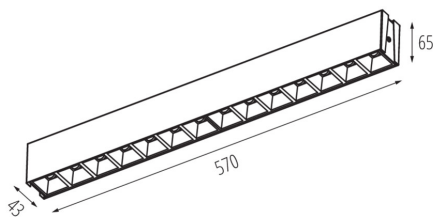

Linear LED luminaire