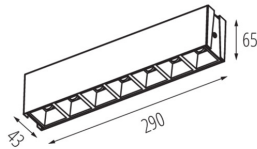

Linear LED luminaire