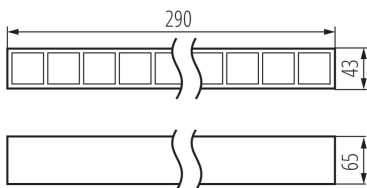

Linear LED luminaire

5905339369819

HIERRO is a family of fixtures produced at the Kanlux Factory. The minimalist and elegant form fits into the latest trends in architectural design. The stylish solution is widely used in modern offices, shops, and loft spaces as basic, complementary or accent lighting. The great advantages of HIERRO luminaires are: variety of available control and installation methods, low UGR coefficient, high luminous efficiency, ability to adapt to specific lighting projects and 5-year warranty. This allows you to create energy-saving and modern lighting systems that provide attractive lighting effects.

GENERAL DATA:

Colour: black
Place of assembly: ceiling mounted
Place of application: Indoors
Minimum distance from the illuminated object: 0,5m
Compatible with a dimmer: no
Fixture lighting direction: down
Length [mm]: 290
Width [mm]: 43
Height [mm]: 65
Integrated LED light source: yes

TECHNICAL DATA:

Rated voltage [V]: 220-240 AC
Rated frequency [Hz]: 50
Maximum power [W]: 14
Class of protection against electric shock: I
Lampshade material: plastic
Diode type: LED SMD
Luminous flux [lm]: 1550
Colour temperature: white
Correlated colour temperature [K]: 4000
Colour consistency in McAdam ellipses: ≤6
Colour rendering index: 80
Service life [h]: 50000
Luminous-flux-retention factor at the end of rated service life: L90B10
Number of on/off cycles: ≥30000
Lighting angle [°]: X60/Y60
Luminous efficiency of the lamp [lm/W]: 111
Ambient temperature range to which the product can be exposed: 5÷25
Shade type: louvre / black