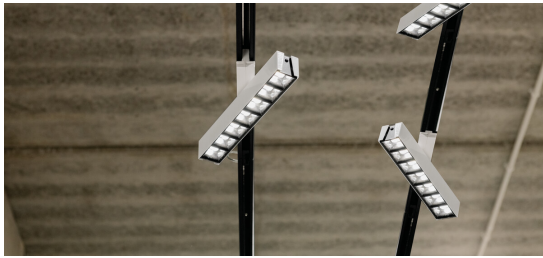

Linear LED luminaire

5905339369925

HIERRO is a family of fixtures produced at the Kanlux Factory. The minimalist and elegant form fits into the latest trends in architectural design. The stylish solution is widely used in modern offices, shops, and loft spaces as basic, complementary or accent lighting. The great advantages of HIERRO luminaires are: variety of available control and installation methods, low UGR coefficient, high luminous efficiency, ability to adapt to specific lighting projects and 5-year warranty. This allows you to create energy-saving and modern lighting systems that provide attractive lighting effects.

GENERAL DATA:

Colour: white
Place of assembly: ceiling mounted
Place of application: Indoors
Minimum distance from the illuminated object: 0,5m
Compatible with a dimmer: DALI
Fixture lighting direction: down
Length [mm]: 850
Width [mm]: 43
Height [mm]: 65
Integrated LED light source: yes

TECHNICAL DATA:

Rated voltage [V]: 220-240 AC
Rated frequency [Hz]: 50
Maximum power [W]: 32
Class of protection against electric shock: I
Lampshade material: plastic
Diode type: LED SMD
Luminous flux [lm]: 4000
Colour temperature: Warm white
Correlated colour temperature [K]: 3000
Colour consistency in McAdam ellipses: ≤6
Colour rendering index: 80
Service life [h]: 50000
Luminous-flux-retention factor at the end of rated service life: L90B10
Number of on/off cycles: ≥30000
Lighting angle [°]: X60/Y60
Luminous efficiency of the lamp [lm/W]: 125
Ambient temperature range to which the product can be exposed: 5÷25
Shade type: louvre / white

36992 HRD-LM-WW-W-NT

Linear LED luminaire

Enclosure material: steel, plastic

Connection type: Self-clamping block

Range of sections of wires used [mm²]: 0,5÷2,5

IP class: 20

UGR: <17

LOGISTIC DATA: