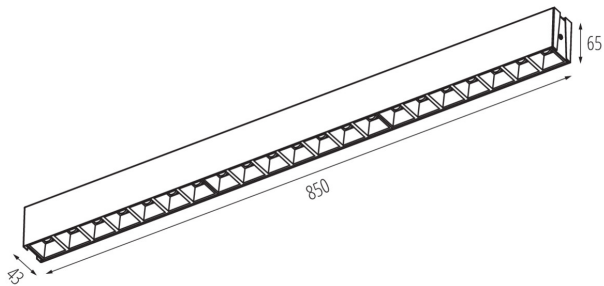

GENERAL DATA:

Colour: white
Place of assembly: ceiling mounted
Place of application: Indoors
Minimum distance from the illuminated object: 0,5m
Compatible with a dimmer: DALI
Fixture lighting direction: down
Length [mm]: 850
Width [mm]: 43
Height [mm]: 65
Integrated LED light source: yes

TECHNICAL DATA:

Rated voltage [V]: 220-240 AC
Rated frequency [Hz]: 50
Maximum power [W]: 32
Class of protection against electric shock: I
Lampshade material: plastic
Diode type: LED SMD
Luminous flux [lm]: 4000
Colour temperature: Warm white
Correlated colour temperature [K]: 3000
Colour consistency in McAdam ellipses: ≤6
Colour rendering index: 80
Service life [h]: 50000
Luminous-flux-retention factor at the end of rated service life: L90B10
Number of on/off cycles: ≥30000
Lighting angle [°]: X60/Y60
Luminous efficiency of the lamp [lm/W]: 125
Ambient temperature range to which the product can be exposed: 5÷25
Shade type: louvre / white

36992 HRD-LM-WW-W-NT

Linear LED luminaire

Enclosure material: steel, plastic

Connection type: Self-clamping block

Range of sections of wires used [mm²]: 0,5÷2,5

IP class: 20

UGR: <17

LOGISTIC DATA: