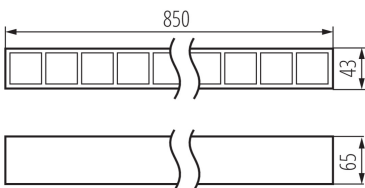

Linear LED luminaire

5905339369925

HIERRO is a family of fixtures produced at the Kanlux Factory. The minimalist and elegant form fits into the latest trends in architectural design. The stylish solution is widely used in modern offices, shops, and loft spaces as basic, complementary or accent lighting. The great advantages of HIERRO luminaires are: variety of available control and installation methods, low UGR coefficient, high luminous efficiency, ability to adapt to specific lighting projects and 5-year warranty. This allows you to create energy-saving and modern lighting systems that provide attractive lighting effects.

GENERAL DATA:

Colour: white
Place of assembly: ceiling mounted
Place of application: Indoors
Minimum distance from the illuminated object: 0,5m
Compatible with a dimmer: DALI
Fixture lighting direction: down
Length [mm]: 850
Width [mm]: 43
Height [mm]: 65
Integrated LED light source: yes

TECHNICAL DATA:

Rated voltage [V]: 220-240 AC
Rated frequency [Hz]: 50
Maximum power [W]: 32
Class of protection against electric shock: I
Lampshade material: plastic
Diode type: LED SMD
Luminous flux [lm]: 4000
Colour temperature: Warm white
Correlated colour temperature [K]: 3000
Colour consistency in McAdam ellipses: ≤6
Colour rendering index: 80
Service life [h]: 50000
Luminous-flux-retention factor at the end of rated service life: L90B10
Number of on/off cycles: ≥30000
Lighting angle [°]: X60/Y60
Luminous efficiency of the lamp [lm/W]: 125
Ambient temperature range to which the product can be exposed: 5÷25
Shade type: louvre / white