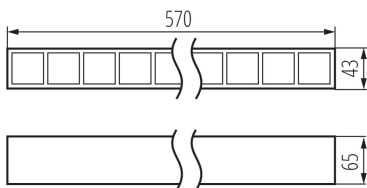

Linear LED luminaire

5905339369956

HIERRO is a family of fixtures produced at the Kanlux Factory. The minimalist and elegant form fits into the latest trends in architectural design. The stylish solution is widely used in modern offices, shops, and loft spaces as basic, complementary or accent lighting. The great advantages of HIERRO luminaires are: variety of available control and installation methods, low UGR coefficient, high luminous efficiency, ability to adapt to specific lighting projects and 5-year warranty. This allows you to create energy-saving and modern lighting systems that provide attractive lighting effects.

GENERAL DATA:

Colour: black
Place of assembly: ceiling mounted
Place of application: Indoors
Minimum distance from the illuminated object: 0,5m
Compatible with a dimmer: DALI
Fixture lighting direction: down
Length [mm]: 570
Width [mm]: 43
Height [mm]: 65
Integrated LED light source: yes

TECHNICAL DATA:

Rated voltage [V]: 220-240 AC
Rated frequency [Hz]: 50
Maximum power [W]: 23
Class of protection against electric shock: I
Lampshade material: plastic
Diode type: LED SMD
Luminous flux [lm]: 2500
Colour temperature: Warm white
Correlated colour temperature [K]: 3000
Colour consistency in McAdam ellipses: ≤6
Colour rendering index: 80
Service life [h]: 50000
Luminous-flux-retention factor at the end of rated service life: L90B10
Number of on/off cycles: ≥30000
Lighting angle [°]: X60/Y60
Luminous efficiency of the lamp [lm/W]: 109
Ambient temperature range to which the product can be exposed: 5÷25
Shade type: louvre / black