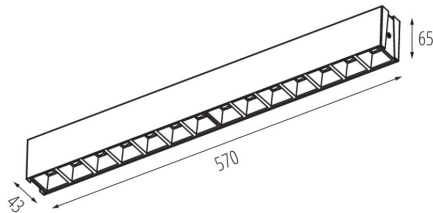

GENERAL DATA:

Colour: black
Place of assembly: ceiling mounted
Place of application: Indoors
Minimum distance from the illuminated object: 0,5m
Compatible with a dimmer: DALI
Fixture lighting direction: down
Length [mm]: 570
Width [mm]: 43
Height [mm]: 65
Integrated LED light source: yes

TECHNICAL DATA:

Rated voltage [V]: 220-240 AC
Rated frequency [Hz]: 50
Maximum power [W]: 23
Class of protection against electric shock: I
Lampshade material: plastic
Diode type: LED SMD
Luminous flux [lm]: 2500
Colour temperature: Warm white
Correlated colour temperature [K]: 3000
Colour consistency in McAdam ellipses: ≤6
Colour rendering index: 80
Service life [h]: 50000
Luminous-flux-retention factor at the end of rated service life: L90B10
Number of on/off cycles: ≥30000
Lighting angle [°]: X60/Y60
Luminous efficiency of the lamp [lm/W]: 109
Ambient temperature range to which the product can be exposed: 5÷25
Shade type: louvre / black

36995 HRD-MM-WW-B-NT

Linear LED luminaire

Enclosure material: steel, plastic

Connection type: Self-clamping block

Range of sections of wires used [mm²]: 0,5÷2,5

IP class: 20

UGR: <17

LOGISTIC DATA: