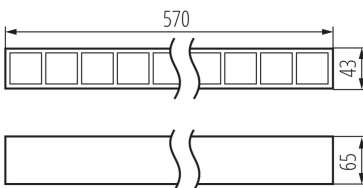

Linear LED luminaire

5905339369963

HIERRO is a family of fixtures produced at the Kanlux Factory. The minimalist and elegant form fits into the latest trends in architectural design. The stylish solution is widely used in modern offices, shops, and loft spaces as basic, complementary or accent lighting. The great advantages of HIERRO luminaires are: variety of available control and installation methods, low UGR coefficient, high luminous efficiency, ability to adapt to specific lighting projects and 5-year warranty. This allows you to create energy-saving and modern lighting systems that provide attractive lighting effects.

GENERAL DATA:

Colour: black
Place of assembly: ceiling mounted
Place of application: Indoors
Minimum distance from the illuminated object: 0,5m
Compatible with a dimmer: DALI
Fixture lighting direction: down
Length [mm]: 570
Width [mm]: 43
Height [mm]: 65
Integrated LED light source: yes

TECHNICAL DATA:

Rated voltage [V]: 220-240 AC
Rated frequency [Hz]: 50
Maximum power [W]: 28
Class of protection against electric shock: I
Lampshade material: plastic
Diode type: LED SMD
Luminous flux [lm]: 2900
Colour temperature: Warm white
Correlated colour temperature [K]: 3000
Colour consistency in McAdam ellipses: ≤6
Colour rendering index: 80
Service life [h]: 50000
Luminous-flux-retention factor at the end of rated service life: L90B10
Number of on/off cycles: ≥30000
Lighting angle [°]: X60/Y60
Luminous efficiency of the lamp [lm/W]: 104
Ambient temperature range to which the product can be exposed: 5÷25
Shade type: louvre / black