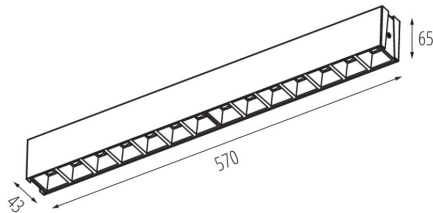

GENERAL DATA:

Colour: black
Place of assembly: ceiling mounted
Place of application: Indoors
Minimum distance from the illuminated object: 0,5m
Compatible with a dimmer: DALI
Fixture lighting direction: down
Length [mm]: 570
Width [mm]: 43
Height [mm]: 65
Integrated LED light source: yes

TECHNICAL DATA:

Rated voltage [V]: 220-240 AC
Rated frequency [Hz]: 50
Maximum power [W]: 28
Class of protection against electric shock: I
Lampshade material: plastic
Diode type: LED SMD
Luminous flux [lm]: 2900
Colour temperature: Warm white
Correlated colour temperature [K]: 3000
Colour consistency in McAdam ellipses: ≤6
Colour rendering index: 80
Service life [h]: 50000
Luminous-flux-retention factor at the end of rated service life: L90B10
Number of on/off cycles: ≥30000
Lighting angle [°]: X60/Y60
Luminous efficiency of the lamp [lm/W]: 104
Ambient temperature range to which the product can be exposed: 5÷25
Shade type: louvre / black

36996 HRD-MH-WW-B-NT

Linear LED luminaire

Enclosure material: steel, plastic

Connection type: Self-clamping block

Range of sections of wires used [mm²]: 0,5÷2,5

IP class: 20

UGR: <17

LOGISTIC DATA: