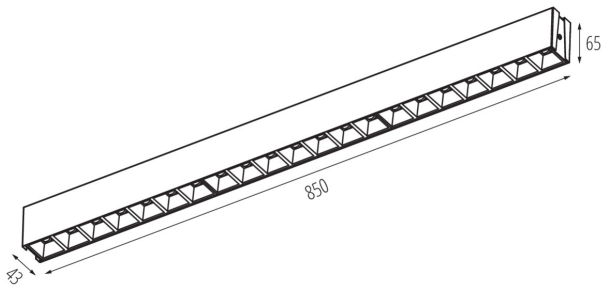

GENERAL DATA:

Colour: black
Place of assembly: ceiling mounted
Place of application: Indoors
Minimum distance from the illuminated object: 0,5m
Compatible with a dimmer: DALI
Fixture lighting direction: down
Length [mm]: 850
Width [mm]: 43
Height [mm]: 65
Integrated LED light source: yes

TECHNICAL DATA:

Rated voltage [V]: 220-240 AC
Rated frequency [Hz]: 50
Maximum power [W]: 42
Class of protection against electric shock: I
Lampshade material: plastic
Diode type: LED SMD
Luminous flux [lm]: 4350
Colour temperature: Warm white
Correlated colour temperature [K]: 3000
Colour consistency in McAdam ellipses: ≤6
Colour rendering index: 80
Service life [h]: 50000
Luminous-flux-retention factor at the end of rated service life: L90B10
Number of on/off cycles: ≥30000
Lighting angle [°]: X60/Y60
Luminous efficiency of the lamp [lm/W]: 104
Ambient temperature range to which the product can be exposed: 5÷25
Shade type: louvre / black

36999 HRD-LH-WW-B-NT

Linear LED luminaire

Enclosure material: steel, plastic

Connection type: Self-clamping block

Range of sections of wires used [mm²]: 0,5÷2,5

IP class: 20

UGR: <17

LOGISTIC DATA: