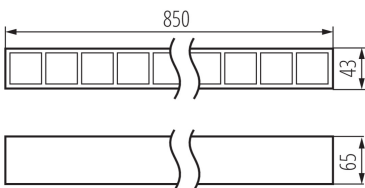

Linear LED luminaire

5905339369994

HIERRO is a family of fixtures produced at the Kanlux Factory. The minimalist and elegant form fits into the latest trends in architectural design. The stylish solution is widely used in modern offices, shops, and loft spaces as basic, complementary or accent lighting. The great advantages of HIERRO luminaires are: variety of available control and installation methods, low UGR coefficient, high luminous efficiency, ability to adapt to specific lighting projects and 5-year warranty. This allows you to create energy-saving and modern lighting systems that provide attractive lighting effects.

GENERAL DATA:

Colour: black
Place of assembly: ceiling mounted
Place of application: Indoors
Minimum distance from the illuminated object: 0,5m
Compatible with a dimmer: DALI
Fixture lighting direction: down
Length [mm]: 850
Width [mm]: 43
Height [mm]: 65
Integrated LED light source: yes

TECHNICAL DATA:

Rated voltage [V]: 220-240 AC
Rated frequency [Hz]: 50
Maximum power [W]: 42
Class of protection against electric shock: I
Lampshade material: plastic
Diode type: LED SMD
Luminous flux [lm]: 4350
Colour temperature: Warm white
Correlated colour temperature [K]: 3000
Colour consistency in McAdam ellipses: ≤6
Colour rendering index: 80
Service life [h]: 50000
Luminous-flux-retention factor at the end of rated service life: L90B10
Number of on/off cycles: ≥30000
Lighting angle [°]: X60/Y60
Luminous efficiency of the lamp [lm/W]: 104
Ambient temperature range to which the product can be exposed: 5÷25
Shade type: louvre / black