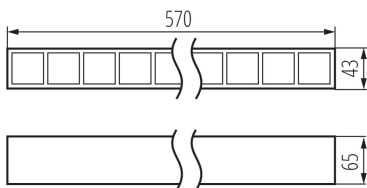

37014 HRD-MH-NW-W-NT

Linear LED luminaire

5905339370143

HIERRO is a family of fixtures produced at the Kanlux Factory. The minimalist and elegant form fits into the latest trends in architectural design. The stylish solution is widely used in modern offices, shops, and loft spaces as basic, complementary or accent lighting. The great advantages of HIERRO luminaires are: variety of available control and installation methods, low UGR coefficient, high luminous efficiency, ability to adapt to specific lighting projects and 5-year warranty. This allows you to create energy-saving and modern lighting systems that provide attractive lighting effects.

GENERAL DATA:

Colour: white
Place of assembly: ceiling mounted
Place of application: Indoors
Minimum distance from the illuminated object: 0,5m
Compatible with a dimmer: DALI
Fixture lighting direction: down
Length [mm]: 570
Width [mm]: 43
Height [mm]: 65
Integrated LED light source: yes

TECHNICAL DATA:

Rated voltage [V]: 220-240 AC
Rated frequency [Hz]: 50
Maximum power [W]: 28
Class of protection against electric shock: I
Lampshade material: plastic
Diode type: LED SMD
Luminous flux [lm]: 3450
Colour temperature: white
Correlated colour temperature [K]: 4000
Colour consistency in McAdam ellipses: ≤6
Colour rendering index: 80
Service life [h]: 50000
Luminous-flux-retention factor at the end of rated service life: L90B10
Number of on/off cycles: ≥30000
Lighting angle [°]: X60/Y60
Luminous efficiency of the lamp [lm/W]: 123
Ambient temperature range to which the product can be exposed: 5÷25
Shade type: louvre / white