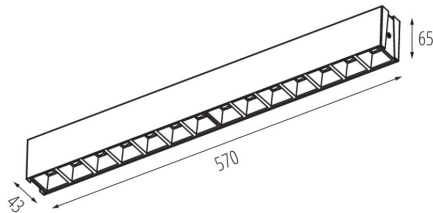

GENERAL DATA:

Colour: white
Place of assembly: ceiling mounted
Place of application: Indoors
Minimum distance from the illuminated object: 0,5m
Compatible with a dimmer: DALI
Fixture lighting direction: down
Length [mm]: 570
Width [mm]: 43
Height [mm]: 65
Integrated LED light source: yes

TECHNICAL DATA:

Rated voltage [V]: 220-240 AC
Rated frequency [Hz]: 50
Maximum power [W]: 28
Class of protection against electric shock: I
Lampshade material: plastic
Diode type: LED SMD
Luminous flux [lm]: 3450
Colour temperature: white
Correlated colour temperature [K]: 4000
Colour consistency in McAdam ellipses: ≤6
Colour rendering index: 80
Service life [h]: 50000
Luminous-flux-retention factor at the end of rated service life: L90B10
Number of on/off cycles: ≥30000
Lighting angle [°]: X60/Y60
Luminous efficiency of the lamp [lm/W]: 123
Ambient temperature range to which the product can be exposed: 5÷25
Shade type: louvre / white

37014 HRD-MH-NW-W-NT

Linear LED luminaire

Enclosure material: steel, plastic

Connection type: Self-clamping block

Range of sections of wires used [mm²]: 0,5÷2,5

IP class: 20

UGR: <18

LOGISTIC DATA: