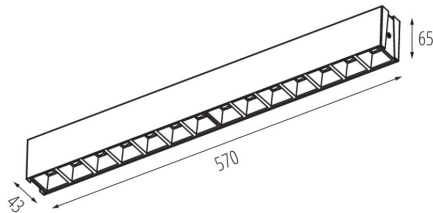

GENERAL DATA:

Colour: black
Place of assembly: ceiling mounted
Place of application: Indoors
Minimum distance from the illuminated object: 0,5m
Compatible with a dimmer: DALI
Fixture lighting direction: down
Length [mm]: 570
Width [mm]: 43
Height [mm]: 65
Integrated LED light source: yes

TECHNICAL DATA:

Rated voltage [V]: 220-240 AC
Rated frequency [Hz]: 50
Maximum power [W]: 28
Class of protection against electric shock: I
Lampshade material: plastic
Diode type: LED SMD
Luminous flux [lm]: 3050
Colour temperature: white
Correlated colour temperature [K]: 4000
Colour consistency in McAdam ellipses: ≤6
Colour rendering index: 80
Service life [h]: 50000
Luminous-flux-retention factor at the end of rated service life: L90B10
Number of on/off cycles: ≥30000
Lighting angle [°]: X60/Y60
Luminous efficiency of the lamp [lm/W]: 109
Ambient temperature range to which the product can be exposed: 5÷25
Shade type: louvre / black

37020 HRD-MH-NW-B-NT

Linear LED luminaire

Enclosure material: steel, plastic

Connection type: Self-clamping block

Range of sections of wires used [mm²]: 0,5÷2,5

IP class: 20

UGR: <17

LOGISTIC DATA: