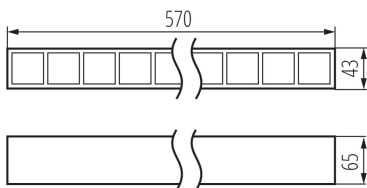

37020 HRD-MH-NW-B-NT

Linear LED luminaire

5905339370204

HIERRO is a family of fixtures produced at the Kanlux Factory. The minimalist and elegant form fits into the latest trends in architectural design. The stylish solution is widely used in modern offices, shops, and loft spaces as basic, complementary or accent lighting. The great advantages of HIERRO luminaires are: variety of available control and installation methods, low UGR coefficient, high luminous efficiency, ability to adapt to specific lighting projects and 5-year warranty. This allows you to create energy-saving and modern lighting systems that provide attractive lighting effects.

GENERAL DATA:

Colour: black
Place of assembly: ceiling mounted
Place of application: Indoors
Minimum distance from the illuminated object: 0,5m
Compatible with a dimmer: DALI
Fixture lighting direction: down
Length [mm]: 570
Width [mm]: 43
Height [mm]: 65
Integrated LED light source: yes

TECHNICAL DATA:

Rated voltage [V]: 220-240 AC
Rated frequency [Hz]: 50
Maximum power [W]: 28
Class of protection against electric shock: I
Lampshade material: plastic
Diode type: LED SMD
Luminous flux [lm]: 3050
Colour temperature: white
Correlated colour temperature [K]: 4000
Colour consistency in McAdam ellipses: ≤6
Colour rendering index: 80
Service life [h]: 50000
Luminous-flux-retention factor at the end of rated service life: L90B10
Number of on/off cycles: ≥30000
Lighting angle [°]: X60/Y60
Luminous efficiency of the lamp [lm/W]: 109
Ambient temperature range to which the product can be exposed: 5÷25
Shade type: louvre / black