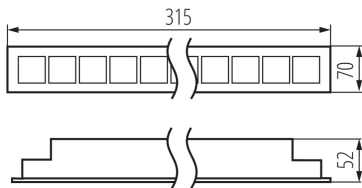

Linear LED luminaire

5905339370488

HIERRO is a family of fixtures produced at the Kanlux Factory. The minimalist and elegant form fits into the latest trends in architectural design. The stylish solution is widely used in modern offices, shops, and loft spaces as basic, complementary or accent lighting. The great advantages of HIERRO luminaires are: variety of available control and installation methods, low UGR coefficient, high luminous efficiency, ability to adapt to specific lighting projects and 5-year warranty. This allows you to create energy-saving and modern lighting systems that provide attractive lighting effects.

GENERAL DATA:

Colour: black
Place of assembly: Recessed mount in the ceiling
Place of application: Indoors
Minimum distance from the illuminated object: 0,5m
Compatible with a dimmer: no
Fixture lighting direction: down
Length [mm]: 315
Width [mm]: 70
Height [mm]: 52
Integrated LED light source: yes

TECHNICAL DATA:

Rated voltage [V]: 220-240 AC
Rated frequency [Hz]: 50
Maximum power [W]: 9
Class of protection against electric shock: I
Lampshade material: plastic
Diode type: LED SMD
Luminous flux [lm]: 1050
Correlated colour temperature [K]: 3500
Colour consistency in McAdam ellipses: ≤6
Colour rendering index: 80
Service life [h]: 50000
Luminous-flux-retention factor at the end of rated service life: L90B10
Number of on/off cycles: ≥30000
Lighting angle [°]: X60/Y60
Luminous efficiency of the lamp [lm/W]: 117
Ambient temperature range to which the product can be exposed: 5÷25
Shade type: louvre / black
Enclosure material: steel, plastic