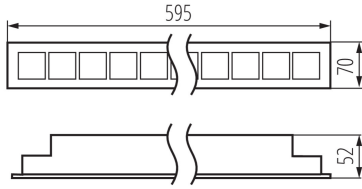

37060 HR-MH-NW-W-PT

Linear LED luminaire