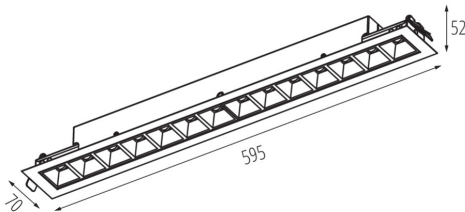

37060 HR-MH-NW-W-PT

Linear LED luminaire