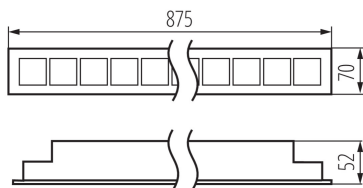

Linear LED luminaire

5905339370631

HIERRO is a family of fixtures produced at the Kanlux Factory. The minimalist and elegant form fits into the latest trends in architectural design. The stylish solution is widely used in modern offices, shops, and loft spaces as basic, complementary or accent lighting. The great advantages of HIERRO luminaires are: variety of available control and installation methods, low UGR coefficient, high luminous efficiency, ability to adapt to specific lighting projects and 5-year warranty. This allows you to create energy-saving and modern lighting systems that provide attractive lighting effects.

GENERAL DATA:

Colour: white
Place of assembly: Recessed mount in the ceiling
Place of application: Indoors
Minimum distance from the illuminated object: 0,5m
Compatible with a dimmer: no
Fixture lighting direction: down
Length [mm]: 875
Width [mm]: 70
Height [mm]: 52
Integrated LED light source: yes

TECHNICAL DATA:

Rated voltage [V]: 220-240 AC
Rated frequency [Hz]: 50
Maximum power [W]: 42
Class of protection against electric shock: I
Lampshade material: plastic
Diode type: LED SMD
Luminous flux [lm]: 5150
Colour temperature: white
Correlated colour temperature [K]: 4000
Colour consistency in McAdam ellipses: ≤6
Colour rendering index: 80
Service life [h]: 50000
Luminous-flux-retention factor at the end of rated service life: L90B10
Number of on/off cycles: ≥30000
Lighting angle [°]: X60/Y60
Luminous efficiency of the lamp [lm/W]: 123
Ambient temperature range to which the product can be exposed: 5÷25
Shade type: louvre / white