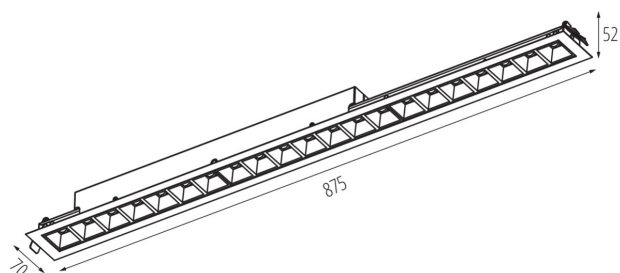

37063 HR-LH-NW-W-PT

Linear LED luminaire