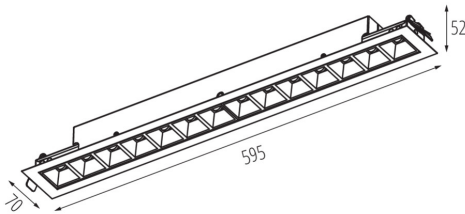

37067 HR-MM-NW-B-PT

Linear LED luminaire