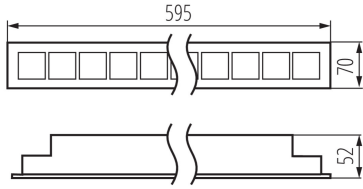

37067 HR-MM-NW-B-PT

Linear LED luminaire