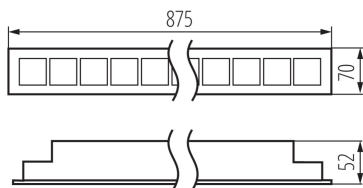

Linear LED luminaire

5905339370693

HIERRO is a family of fixtures produced at the Kanlux Factory. The minimalist and elegant form fits into the latest trends in architectural design. The stylish solution is widely used in modern offices, shops, and loft spaces as basic, complementary or accent lighting. The great advantages of HIERRO luminaires are: variety of available control and installation methods, low UGR coefficient, high luminous efficiency, ability to adapt to specific lighting projects and 5-year warranty. This allows you to create energy-saving and modern lighting systems that provide attractive lighting effects.

GENERAL DATA:

Colour: black
Place of assembly: Recessed mount in the ceiling
Place of application: Indoors
Minimum distance from the illuminated object: 0,5m
Compatible with a dimmer: no
Fixture lighting direction: down
Length [mm]: 875
Width [mm]: 70
Height [mm]: 52
Integrated LED light source: yes

TECHNICAL DATA:

Rated voltage [V]: 220-240 AC
Rated frequency [Hz]: 50
Maximum power [W]: 23
Class of protection against electric shock: I
Lampshade material: plastic
Diode type: LED SMD
Luminous flux [lm]: 2800
Colour temperature: white
Correlated colour temperature [K]: 4000
Colour consistency in McAdam ellipses: ≤6
Colour rendering index: 80
Service life [h]: 50000
Luminous-flux-retention factor at the end of rated service life: L90B10
Number of on/off cycles: ≥30000
Lighting angle [°]: X60/Y60
Luminous efficiency of the lamp [lm/W]: 122
Ambient temperature range to which the product can be exposed: 5÷25
Shade type: louvre / black