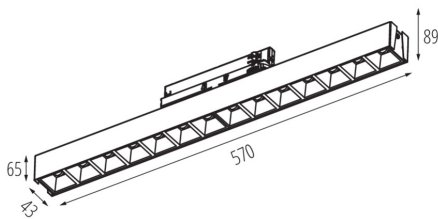

37110 HR-MM-WW-W-RM

Linear LED luminaire