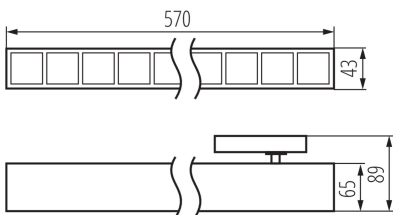

Linear LED luminaire

5905339371102

HIERRO is a family of fixtures produced at the Kanlux Factory. The minimalist and elegant form fits into the latest trends in architectural design. The stylish solution is widely used in modern offices, shops, and loft spaces as basic, complementary or accent lighting. The great advantages of HIERRO luminaires are: variety of available control and installation methods, low UGR coefficient, high luminous efficiency, ability to adapt to specific lighting projects and 5-year warranty. This allows you to create energy-saving and modern lighting systems that provide attractive lighting effects.

GENERAL DATA:

Colour: white
Place of assembly: rail
Place of application: Indoors
Minimum distance from the illuminated object: 0,5m
Compatible with a dimmer: no
Fixture lighting direction: down
Length [mm]: 570
Width [mm]: 43
Height [mm]: 89
Integrated LED light source: yes

TECHNICAL DATA:

Rated voltage [V]: 220-240 AC
Rated frequency [Hz]: 50
Maximum power [W]: 23
Class of protection against electric shock: II
Lampshade material: plastic
Diode type: LED SMD
Luminous flux [lm]: 2850
Colour temperature: Warm white
Correlated colour temperature [K]: 3000
Colour consistency in McAdam ellipses: ≤ 6
Colour rendering index: 80
Service life [h]: 50000
Luminous-flux-retention factor at the end of rated service life: L90B10
Number of on/off cycles: ≥ 30000
Lighting angle [°]: X60/Y60
Luminous efficiency of the lamp [lm/W]: 124
Ambient temperature range to which the product can be exposed: 5÷25
Shade type: louvre / white