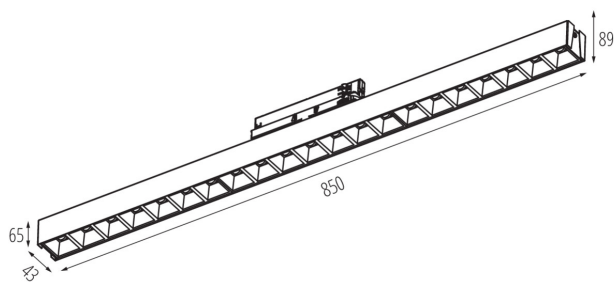

37113 HR-LM-WW-W-RM

Linear LED luminaire