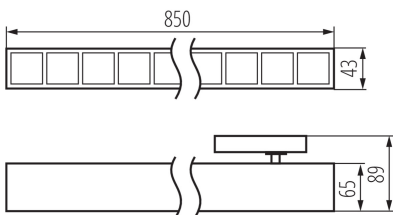

Linear LED luminaire

5905339371133

HIERRO is a family of fixtures produced at the Kanlux Factory. The minimalist and elegant form fits into the latest trends in architectural design. The stylish solution is widely used in modern offices, shops, and loft spaces as basic, complementary or accent lighting. The great advantages of HIERRO luminaires are: variety of available control and installation methods, low UGR coefficient, high luminous efficiency, ability to adapt to specific lighting projects and 5-year warranty. This allows you to create energy-saving and modern lighting systems that provide attractive lighting effects.

GENERAL DATA:

Colour: white
Place of assembly: rail
Place of application: Indoors
Minimum distance from the illuminated object: 0,5m
Compatible with a dimmer: no
Fixture lighting direction: down
Length [mm]: 850
Width [mm]: 43
Height [mm]: 89
Integrated LED light source: yes

TECHNICAL DATA:

Rated voltage [V]: 220-240 AC
Rated frequency [Hz]: 50
Maximum power [W]: 32
Class of protection against electric shock: II
Lampshade material: plastic
Diode type: LED SMD
Luminous flux [lm]: 4000
Colour temperature: Warm white
Correlated colour temperature [K]: 3000
Colour consistency in McAdam ellipses: ≤6
Colour rendering index: 80
Service life [h]: 50000
Luminous-flux-retention factor at the end of rated service life: L90B10
Number of on/off cycles: ≥30000
Lighting angle [°]: X60/Y60
Luminous efficiency of the lamp [lm/W]: 125
Ambient temperature range to which the product can be exposed: 5÷25
Shade type: louvre / white