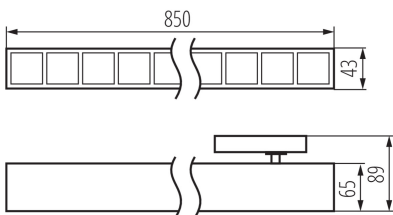

Linear LED luminaire

5905339371140

HIERRO is a family of fixtures produced at the Kanlux Factory. The minimalist and elegant form fits into the latest trends in architectural design. The stylish solution is widely used in modern offices, shops, and loft spaces as basic, complementary or accent lighting. The great advantages of HIERRO luminaires are: variety of available control and installation methods, low UGR coefficient, high luminous efficiency, ability to adapt to specific lighting projects and 5-year warranty. This allows you to create energy-saving and modern lighting systems that provide attractive lighting effects.

GENERAL DATA:

Colour: white
Place of assembly: rail
Place of application: Indoors
Minimum distance from the illuminated object: 0,5m
Compatible with a dimmer: no
Fixture lighting direction: down
Length [mm]: 850
Width [mm]: 43
Height [mm]: 89
Integrated LED light source: yes

TECHNICAL DATA:

Rated voltage [V]: 220-240 AC
Rated frequency [Hz]: 50
Maximum power [W]: 42
Class of protection against electric shock: II
Lampshade material: plastic
Diode type: LED SMD
Luminous flux [lm]: 4950
Colour temperature: Warm white
Correlated colour temperature [K]: 3000
Colour consistency in McAdam ellipses: ≤ 6
Colour rendering index: 80
Service life [h]: 50000
Luminous-flux-retention factor at the end of rated service life: L90B10
Number of on/off cycles: ≥ 30000
Lighting angle [°]: X60/Y60
Luminous efficiency of the lamp [lm/W]: 118
Ambient temperature range to which the product can be exposed: 5÷25
Shade type: louvre / white