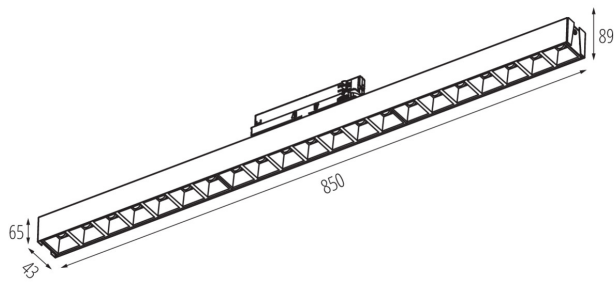

37114 HR-LH-WW-W-RM

Linear LED luminaire