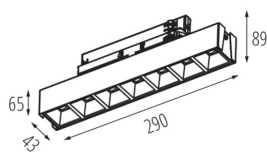

37116 HR-SH-WW-B-RM

Linear LED luminaire