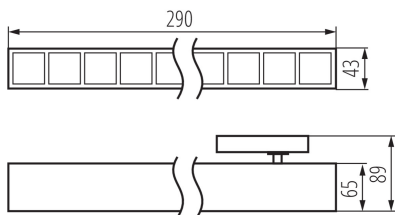

Linear LED luminaire

5905339371164

HIERRO is a family of fixtures produced at the Kanlux Factory. The minimalist and elegant form fits into the latest trends in architectural design. The stylish solution is widely used in modern offices, shops, and loft spaces as basic, complementary or accent lighting. The great advantages of HIERRO luminaires are: variety of available control and installation methods, low UGR coefficient, high luminous efficiency, ability to adapt to specific lighting projects and 5-year warranty. This allows you to create energy-saving and modern lighting systems that provide attractive lighting effects.

GENERAL DATA:

Colour: black
Place of assembly: rail
Place of application: Indoors
Minimum distance from the illuminated object: 0,5m
Compatible with a dimmer: no
Fixture lighting direction: down
Length [mm]: 290
Width [mm]: 43
Height [mm]: 89
Integrated LED light source: yes

TECHNICAL DATA:

Rated voltage [V]: 220-240 AC
Rated frequency [Hz]: 50
Maximum power [W]: 14
Class of protection against electric shock: II
Lampshade material: plastic
Diode type: LED SMD
Luminous flux [lm]: 1450
Colour temperature: Warm white
Correlated colour temperature [K]: 3000
Colour consistency in McAdam ellipses: ≤ 6
Colour rendering index: 80
Service life [h]: 50000
Luminous-flux-retention factor at the end of rated service life: L90B10
Number of on/off cycles: ≥ 30000
Lighting angle [°]: X60/Y60
Luminous efficiency of the lamp [lm/W]: 104
Ambient temperature range to which the product can be exposed: 5÷25
Shade type: louvre / black