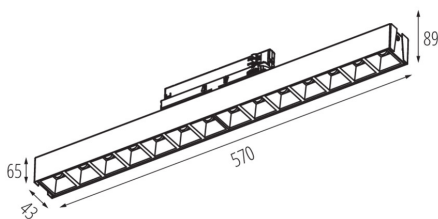

37117 HR-MM-WW-B-RM

Linear LED luminaire