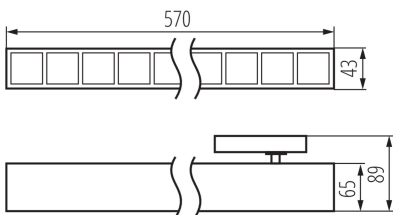

Linear LED luminaire

5905339371171

HIERRO is a family of fixtures produced at the Kanlux Factory. The minimalist and elegant form fits into the latest trends in architectural design. The stylish solution is widely used in modern offices, shops, and loft spaces as basic, complementary or accent lighting. The great advantages of HIERRO luminaires are: variety of available control and installation methods, low UGR coefficient, high luminous efficiency, ability to adapt to specific lighting projects and 5-year warranty. This allows you to create energy-saving and modern lighting systems that provide attractive lighting effects.

GENERAL DATA:

Colour: black
Place of assembly: rail
Place of application: Indoors
Minimum distance from the illuminated object: 0,5m
Compatible with a dimmer: no
Fixture lighting direction: down
Length [mm]: 570
Width [mm]: 43
Height [mm]: 89
Integrated LED light source: yes

TECHNICAL DATA:

Rated voltage [V]: 220-240 AC
Rated frequency [Hz]: 50
Maximum power [W]: 23
Class of protection against electric shock: II
Lampshade material: plastic
Diode type: LED SMD
Luminous flux [lm]: 2500
Colour temperature: Warm white
Correlated colour temperature [K]: 3000
Colour consistency in McAdam ellipses: ≤ 6
Colour rendering index: 80
Service life [h]: 50000
Luminous-flux-retention factor at the end of rated service life: L90B10
Number of on/off cycles: ≥ 30000
Lighting angle [°]: X60/Y60
Luminous efficiency of the lamp [lm/W]: 109
Ambient temperature range to which the product can be exposed: 5÷25
Shade type: louvre / black