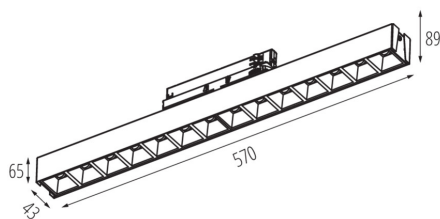

Linear LED luminaire