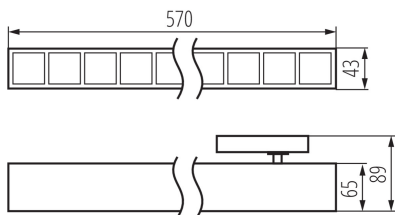

Linear LED luminaire

5905339371188

HIERRO is a family of fixtures produced at the Kanlux Factory. The minimalist and elegant form fits into the latest trends in architectural design. The stylish solution is widely used in modern offices, shops, and loft spaces as basic, complementary or accent lighting. The great advantages of HIERRO luminaires are: variety of available control and installation methods, low UGR coefficient, high luminous efficiency, ability to adapt to specific lighting projects and 5-year warranty. This allows you to create energy-saving and modern lighting systems that provide attractive lighting effects.

GENERAL DATA:

Colour: black
Place of assembly: rail
Place of application: Indoors
Minimum distance from the illuminated object: 0,5m
Compatible with a dimmer: no
Fixture lighting direction: down
Length [mm]: 570
Width [mm]: 43
Height [mm]: 89
Integrated LED light source: yes

TECHNICAL DATA:

Rated voltage [V]: 220-240 AC
Rated frequency [Hz]: 50
Maximum power [W]: 28
Class of protection against electric shock: II
Lampshade material: plastic
Diode type: LED SMD
Luminous flux [lm]: 2900
Colour temperature: Warm white
Correlated colour temperature [K]: 3000
Colour consistency in McAdam ellipses: ≤ 6
Colour rendering index: 80
Service life [h]: 50000
Luminous-flux-retention factor at the end of rated service life: L90B10
Number of on/off cycles: ≥ 30000
Lighting angle [°]: X60/Y60
Luminous efficiency of the lamp [lm/W]: 104
Ambient temperature range to which the product can be exposed: 5÷25
Shade type: louvre / black