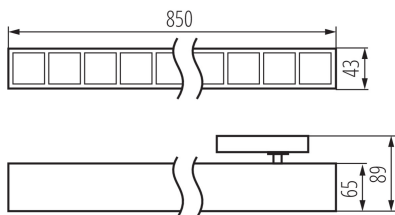

Linear LED luminaire

5905339371195

HIERRO is a family of fixtures produced at the Kanlux Factory. The minimalist and elegant form fits into the latest trends in architectural design. The stylish solution is widely used in modern offices, shops, and loft spaces as basic, complementary or accent lighting. The great advantages of HIERRO luminaires are: variety of available control and installation methods, low UGR coefficient, high luminous efficiency, ability to adapt to specific lighting projects and 5-year warranty. This allows you to create energy-saving and modern lighting systems that provide attractive lighting effects.

GENERAL DATA:

Colour: black
Place of assembly: rail
Place of application: Indoors
Minimum distance from the illuminated object: 0,5m
Compatible with a dimmer: no
Fixture lighting direction: down
Length [mm]: 850
Width [mm]: 43
Height [mm]: 89
Integrated LED light source: yes

TECHNICAL DATA:

Rated voltage [V]: 220-240 AC
Rated frequency [Hz]: 50
Maximum power [W]: 23
Class of protection against electric shock: II
Lampshade material: plastic
Diode type: LED SMD
Luminous flux [lm]: 2650
Colour temperature: Warm white
Correlated colour temperature [K]: 3000
Colour consistency in McAdam ellipses: ≤ 6
Colour rendering index: 80
Service life [h]: 50000
Luminous-flux-retention factor at the end of rated service life: L90B10
Number of on/off cycles: ≥ 30000
Lighting angle [°]: X60/Y60
Luminous efficiency of the lamp [lm/W]: 115
Ambient temperature range to which the product can be exposed: 5÷25
Shade type: louvre / black