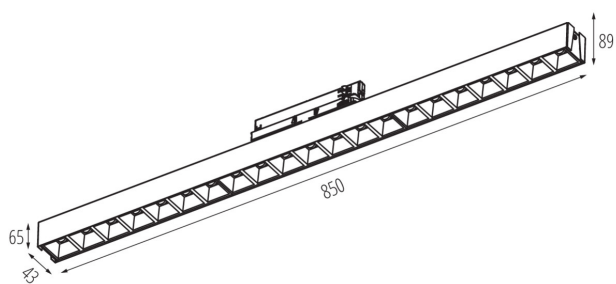

37119 HR-LL-WW-B-RM

Linear LED luminaire