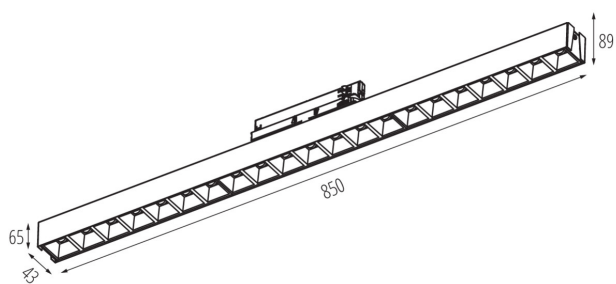

37120 HR-LM-WW-B-RM

Linear LED luminaire