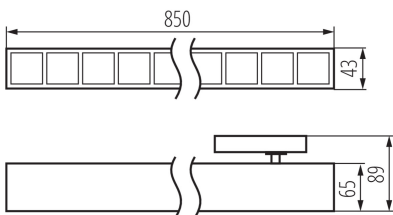

Linear LED luminaire

5905339371201

HIERRO is a family of fixtures produced at the Kanlux Factory. The minimalist and elegant form fits into the latest trends in architectural design. The stylish solution is widely used in modern offices, shops, and loft spaces as basic, complementary or accent lighting. The great advantages of HIERRO luminaires are: variety of available control and installation methods, low UGR coefficient, high luminous efficiency, ability to adapt to specific lighting projects and 5-year warranty. This allows you to create energy-saving and modern lighting systems that provide attractive lighting effects.

GENERAL DATA:

Colour: black
Place of assembly: rail
Place of application: Indoors
Minimum distance from the illuminated object: 0,5m
Compatible with a dimmer: no
Fixture lighting direction: down
Length [mm]: 850
Width [mm]: 43
Height [mm]: 89
Integrated LED light source: yes

TECHNICAL DATA:

Rated voltage [V]: 220-240 AC
Rated frequency [Hz]: 50
Maximum power [W]: 32
Class of protection against electric shock: II
Lampshade material: plastic
Diode type: LED SMD
Luminous flux [lm]: 3550
Colour temperature: Warm white
Correlated colour temperature [K]: 3000
Colour consistency in McAdam ellipses: ≤ 6
Colour rendering index: 80
Service life [h]: 50000
Luminous-flux-retention factor at the end of rated service life: L90B10
Number of on/off cycles: ≥ 30000
Lighting angle [°]: X60/Y60
Luminous efficiency of the lamp [lm/W]: 111
Ambient temperature range to which the product can be exposed: 5÷25
Shade type: louvre / black