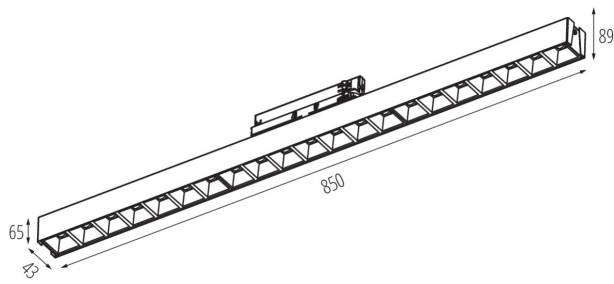

37121 HR-LH-WW-B-RM

Linear LED luminaire