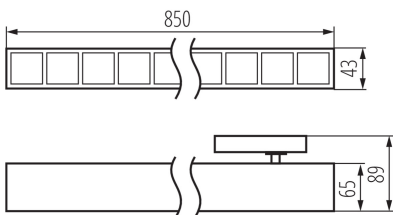

Linear LED luminaire

5905339371218

HIERRO is a family of fixtures produced at the Kanlux Factory. The minimalist and elegant form fits into the latest trends in architectural design. The stylish solution is widely used in modern offices, shops, and loft spaces as basic, complementary or accent lighting. The great advantages of HIERRO luminaires are: variety of available control and installation methods, low UGR coefficient, high luminous efficiency, ability to adapt to specific lighting projects and 5-year warranty. This allows you to create energy-saving and modern lighting systems that provide attractive lighting effects.

GENERAL DATA:

Colour: black
Place of assembly: rail
Place of application: Indoors
Minimum distance from the illuminated object: 0,5m
Compatible with a dimmer: no
Fixture lighting direction: down
Length [mm]: 850
Width [mm]: 43
Height [mm]: 89
Integrated LED light source: yes

TECHNICAL DATA:

Rated voltage [V]: 220-240 AC
Rated frequency [Hz]: 50
Maximum power [W]: 42
Class of protection against electric shock: II
Lampshade material: plastic
Diode type: LED SMD
Luminous flux [lm]: 4350
Colour temperature: Warm white
Correlated colour temperature [K]: 3000
Colour consistency in McAdam ellipses: ≤ 6
Colour rendering index: 80
Service life [h]: 50000
Luminous-flux-retention factor at the end of rated service life: L90B10
Number of on/off cycles: ≥ 30000
Lighting angle [°]: X60/Y60
Luminous efficiency of the lamp [lm/W]: 104
Ambient temperature range to which the product can be exposed: 5÷25
Shade type: louvre / black