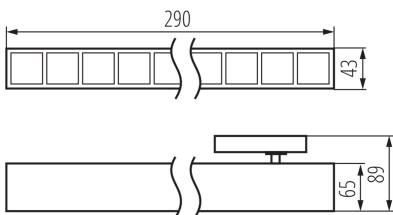

Linear LED luminaire

5905339371225

HIERRO is a family of fixtures produced at the Kanlux Factory. The minimalist and elegant form fits into the latest trends in architectural design. The stylish solution is widely used in modern offices, shops, and loft spaces as basic, complementary or accent lighting. The great advantages of HIERRO luminaires are: variety of available control and installation methods, low UGR coefficient, high luminous efficiency, ability to adapt to specific lighting projects and 5-year warranty. This allows you to create energy-saving and modern lighting systems that provide attractive lighting effects.

GENERAL DATA:

Colour: white
Place of assembly: rail
Place of application: Indoors
Minimum distance from the illuminated object: 0,5m
Compatible with a dimmer: no
Fixture lighting direction: down
Length [mm]: 290
Width [mm]: 43
Height [mm]: 89
Integrated LED light source: yes

TECHNICAL DATA:

Rated voltage [V]: 220-240 AC
Rated frequency [Hz]: 50
Maximum power [W]: 9
Class of protection against electric shock: II
Lampshade material: plastic
Diode type: LED SMD
Luminous flux [lm]: 1200
Correlated colour temperature [K]: 3500
Colour consistency in McAdam ellipses: ≤6
Colour rendering index: 80
Service life [h]: 50000
Luminous-flux-retention factor at the end of rated service life: L90B10
Number of on/off cycles: ≥30000
Lighting angle [°]: X60/Y60
Luminous efficiency of the lamp [lm/W]: 133
Ambient temperature range to which the product can be exposed: 5÷25
Shade type: louvre / white
Enclosure material: steel, plastic