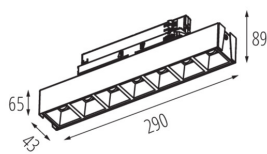

37122 HR-SL-WN-W-RM

Linear LED luminaire