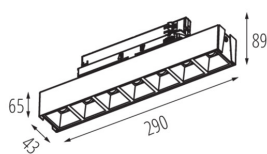

37123 HR-SH-WN-W-RM

Linear LED luminaire