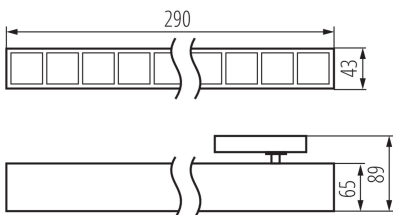

Linear LED luminaire

5905339371232

HIERRO is a family of fixtures produced at the Kanlux Factory. The minimalist and elegant form fits into the latest trends in architectural design. The stylish solution is widely used in modern offices, shops, and loft spaces as basic, complementary or accent lighting. The great advantages of HIERRO luminaires are: variety of available control and installation methods, low UGR coefficient, high luminous efficiency, ability to adapt to specific lighting projects and 5-year warranty. This allows you to create energy-saving and modern lighting systems that provide attractive lighting effects.

GENERAL DATA:

Colour: white
Place of assembly: rail
Place of application: Indoors
Minimum distance from the illuminated object: 0,5m
Compatible with a dimmer: no
Fixture lighting direction: down
Length [mm]: 290
Width [mm]: 43
Height [mm]: 89
Integrated LED light source: yes

TECHNICAL DATA:

Rated voltage [V]: 220-240 AC
Rated frequency [Hz]: 50
Maximum power [W]: 14
Class of protection against electric shock: II
Lampshade material: plastic
Diode type: LED SMD
Luminous flux [lm]: 1700
Correlated colour temperature [K]: 3500
Colour consistency in McAdam ellipses: ≤6
Colour rendering index: 80
Service life [h]: 50000
Luminous-flux-retention factor at the end of rated service life: L90B10
Number of on/off cycles: ≥30000
Lighting angle [°]: X60/Y60
Luminous efficiency of the lamp [lm/W]: 121
Ambient temperature range to which the product can be exposed: 5÷25
Shade type: louvre / white
Enclosure material: steel, plastic