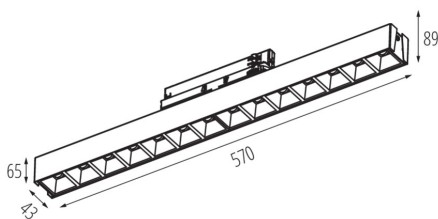

37124 HR-MM-WN-W-RM

Linear LED luminaire