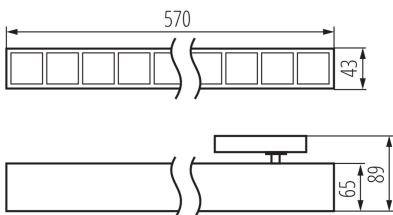

Linear LED luminaire

5905339371249

HIERRO is a family of fixtures produced at the Kanlux Factory. The minimalist and elegant form fits into the latest trends in architectural design. The stylish solution is widely used in modern offices, shops, and loft spaces as basic, complementary or accent lighting. The great advantages of HIERRO luminaires are: variety of available control and installation methods, low UGR coefficient, high luminous efficiency, ability to adapt to specific lighting projects and 5-year warranty. This allows you to create energy-saving and modern lighting systems that provide attractive lighting effects.

GENERAL DATA:

Colour: white
Place of assembly: rail
Place of application: Indoors
Minimum distance from the illuminated object: 0,5m
Compatible with a dimmer: no
Fixture lighting direction: down
Length [mm]: 570
Width [mm]: 43
Height [mm]: 89
Integrated LED light source: yes

TECHNICAL DATA:

Rated voltage [V]: 220-240 AC
Rated frequency [Hz]: 50
Maximum power [W]: 23
Class of protection against electric shock: II
Lampshade material: plastic
Diode type: LED SMD
Luminous flux [lm]: 2900
Correlated colour temperature [K]: 3500
Colour consistency in McAdam ellipses: ≤6
Colour rendering index: 80
Service life [h]: 50000
Luminous-flux-retention factor at the end of rated service life: L90B10
Number of on/off cycles: ≥30000
Lighting angle [°]: X60/Y60
Luminous efficiency of the lamp [lm/W]: 126
Ambient temperature range to which the product can be exposed: 5÷25
Shade type: louvre / white
Enclosure material: steel, plastic