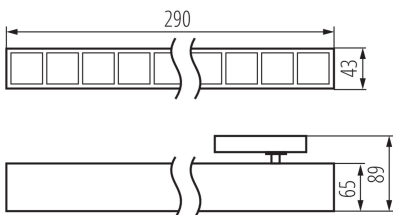

Linear LED luminaire

5905339371300

HIERRO is a family of fixtures produced at the Kanlux Factory. The minimalist and elegant form fits into the latest trends in architectural design. The stylish solution is widely used in modern offices, shops, and loft spaces as basic, complementary or accent lighting. The great advantages of HIERRO luminaires are: variety of available control and installation methods, low UGR coefficient, high luminous efficiency, ability to adapt to specific lighting projects and 5-year warranty. This allows you to create energy-saving and modern lighting systems that provide attractive lighting effects.

GENERAL DATA:

Colour: black
Place of assembly: rail
Place of application: Indoors
Minimum distance from the illuminated object: 0,5m
Compatible with a dimmer: no
Fixture lighting direction: down
Length [mm]: 290
Width [mm]: 43
Height [mm]: 89
Integrated LED light source: yes

TECHNICAL DATA:

Rated voltage [V]: 220-240 AC
Rated frequency [Hz]: 50
Maximum power [W]: 14
Class of protection against electric shock: II
Lampshade material: plastic
Diode type: LED SMD
Luminous flux [lm]: 1500
Correlated colour temperature [K]: 3500
Colour consistency in McAdam ellipses: ≤6
Colour rendering index: 80
Service life [h]: 50000
Luminous-flux-retention factor at the end of rated service life: L90B10
Number of on/off cycles: ≥30000
Lighting angle [°]: X60/Y60
Luminous efficiency of the lamp [lm/W]: 107
Ambient temperature range to which the product can be exposed: 5÷25
Shade type: louvre / black
Enclosure material: steel, plastic