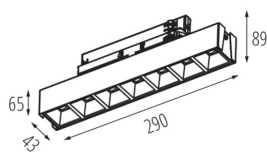

37130 HR-SH-WN-B-RM

Linear LED luminaire