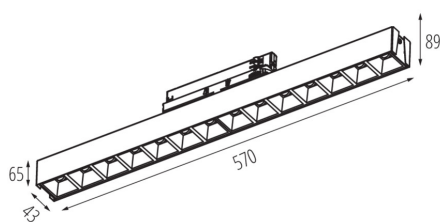

37131 HR-MM-WN-B-RM

Linear LED luminaire