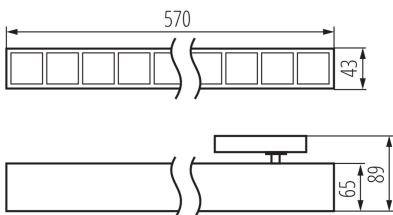

Linear LED luminaire

5905339371317

HIERRO is a family of fixtures produced at the Kanlux Factory. The minimalist and elegant form fits into the latest trends in architectural design. The stylish solution is widely used in modern offices, shops, and loft spaces as basic, complementary or accent lighting. The great advantages of HIERRO luminaires are: variety of available control and installation methods, low UGR coefficient, high luminous efficiency, ability to adapt to specific lighting projects and 5-year warranty. This allows you to create energy-saving and modern lighting systems that provide attractive lighting effects.

GENERAL DATA:

Colour: black
Place of assembly: rail
Place of application: Indoors
Minimum distance from the illuminated object: 0,5m
Compatible with a dimmer: no
Fixture lighting direction: down
Length [mm]: 570
Width [mm]: 43
Height [mm]: 89
Integrated LED light source: yes

TECHNICAL DATA:

Rated voltage [V]: 220-240 AC
Rated frequency [Hz]: 50
Maximum power [W]: 23
Class of protection against electric shock: II
Lampshade material: plastic
Diode type: LED SMD
Luminous flux [lm]: 2600
Correlated colour temperature [K]: 3500
Colour consistency in McAdam ellipses: ≤6
Colour rendering index: 80
Service life [h]: 50000
Luminous-flux-retention factor at the end of rated service life: L90B10
Number of on/off cycles: ≥30000
Lighting angle [°]: X60/Y60
Luminous efficiency of the lamp [lm/W]: 113
Ambient temperature range to which the product can be exposed: 5÷25
Shade type: louvre / black
Enclosure material: steel, plastic