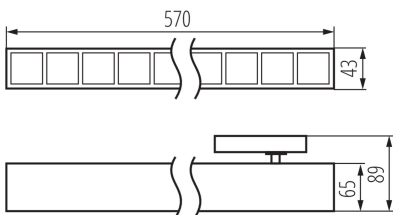

Linear LED luminaire

5905339371324

HIERRO is a family of fixtures produced at the Kanlux Factory. The minimalist and elegant form fits into the latest trends in architectural design. The stylish solution is widely used in modern offices, shops, and loft spaces as basic, complementary or accent lighting. The great advantages of HIERRO luminaires are: variety of available control and installation methods, low UGR coefficient, high luminous efficiency, ability to adapt to specific lighting projects and 5-year warranty. This allows you to create energy-saving and modern lighting systems that provide attractive lighting effects.

GENERAL DATA:

Colour: black
Place of assembly: rail
Place of application: Indoors
Minimum distance from the illuminated object: 0,5m
Compatible with a dimmer: no
Fixture lighting direction: down
Length [mm]: 570
Width [mm]: 43
Height [mm]: 89
Integrated LED light source: yes

TECHNICAL DATA:

Rated voltage [V]: 220-240 AC
Rated frequency [Hz]: 50
Maximum power [W]: 28
Class of protection against electric shock: II
Lampshade material: plastic
Diode type: LED SMD
Luminous flux [lm]: 3000
Correlated colour temperature [K]: 3500
Colour consistency in McAdam ellipses: ≤6
Colour rendering index: 80
Service life [h]: 50000
Luminous-flux-retention factor at the end of rated service life: L90B10
Number of on/off cycles: ≥30000
Lighting angle [°]: X60/Y60
Luminous efficiency of the lamp [lm/W]: 107
Ambient temperature range to which the product can be exposed: 5÷25
Shade type: louvre / black
Enclosure material: steel, plastic