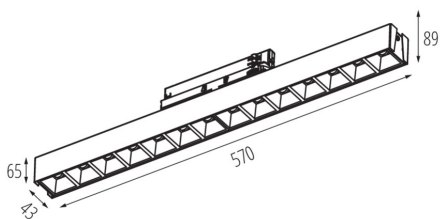

37132 HR-MH-WN-B-RM

Linear LED luminaire