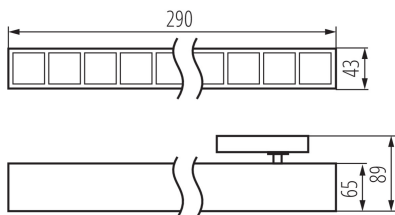

Linear LED luminaire

5905339371362

HIERRO is a family of fixtures produced at the Kanlux Factory. The minimalist and elegant form fits into the latest trends in architectural design. The stylish solution is widely used in modern offices, shops, and loft spaces as basic, complementary or accent lighting. The great advantages of HIERRO luminaires are: variety of available control and installation methods, low UGR coefficient, high luminous efficiency, ability to adapt to specific lighting projects and 5-year warranty. This allows you to create energy-saving and modern lighting systems that provide attractive lighting effects.

GENERAL DATA:

Colour: white
Place of assembly: rail
Place of application: Indoors
Minimum distance from the illuminated object: 0,5m
Compatible with a dimmer: no
Fixture lighting direction: down
Length [mm]: 290
Width [mm]: 43
Height [mm]: 89
Integrated LED light source: yes

TECHNICAL DATA:

Rated voltage [V]: 220-240 AC
Rated frequency [Hz]: 50
Maximum power [W]: 9
Class of protection against electric shock: II
Lampshade material: plastic
Diode type: LED SMD
Luminous flux [lm]: 1250
Colour temperature: white
Correlated colour temperature [K]: 4000
Colour consistency in McAdam ellipses: ≤ 6
Colour rendering index: 80
Service life [h]: 50000
Luminous-flux-retention factor at the end of rated service life: L90B10
Number of on/off cycles: ≥ 30000
Lighting angle [°]: X60/Y60
Luminous efficiency of the lamp [lm/W]: 139
Ambient temperature range to which the product can be exposed: 5÷25
Shade type: louvre / white