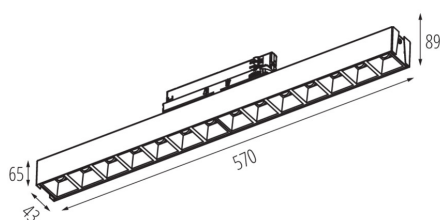

GENERAL DATA:

Colour: white
Place of assembly: rail
Place of application: Indoors
Minimum distance from the illuminated object: 0,5m
Compatible with a dimmer: no
Fixture lighting direction: down
Length [mm]: 570
Width [mm]: 43
Height [mm]: 89
Integrated LED light source: yes

TECHNICAL DATA:

Rated voltage [V]: 220-240 AC
Rated frequency [Hz]: 50
Maximum power [W]: 28
Class of protection against electric shock: II
Lampshade material: plastic
Diode type: LED SMD
Luminous flux [lm]: 3450
Colour temperature: white
Correlated colour temperature [K]: 4000
Colour consistency in McAdam ellipses: ≤ 6
Colour rendering index: 80
Service life [h]: 50000
Luminous-flux-retention factor at the end of rated service life: L90B10
Number of on/off cycles: ≥ 30000
Lighting angle [°]: X60/Y60
Luminous efficiency of the lamp [lm/W]: 123
Ambient temperature range to which the product can be exposed: 5÷25
Shade type: louvre / white

37139 HR-MH-NW-W-RM

Linear LED luminaire

Enclosure material: steel, plastic

IP class: 20

UGR: <17

LOGISTIC DATA:

Unit of measurement: unit

Packaging method: 1