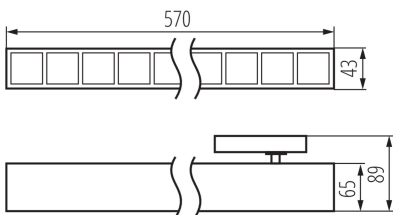

Linear LED luminaire

5905339371393

HIERRO is a family of fixtures produced at the Kanlux Factory. The minimalist and elegant form fits into the latest trends in architectural design. The stylish solution is widely used in modern offices, shops, and loft spaces as basic, complementary or accent lighting. The great advantages of HIERRO luminaires are: variety of available control and installation methods, low UGR coefficient, high luminous efficiency, ability to adapt to specific lighting projects and 5-year warranty. This allows you to create energy-saving and modern lighting systems that provide attractive lighting effects.

GENERAL DATA:

Colour: white
Place of assembly: rail
Place of application: Indoors
Minimum distance from the illuminated object: 0,5m
Compatible with a dimmer: no
Fixture lighting direction: down
Length [mm]: 570
Width [mm]: 43
Height [mm]: 89
Integrated LED light source: yes

TECHNICAL DATA:

Rated voltage [V]: 220-240 AC
Rated frequency [Hz]: 50
Maximum power [W]: 28
Class of protection against electric shock: II
Lampshade material: plastic
Diode type: LED SMD
Luminous flux [lm]: 3450
Colour temperature: white
Correlated colour temperature [K]: 4000
Colour consistency in McAdam ellipses: ≤ 6
Colour rendering index: 80
Service life [h]: 50000
Luminous-flux-retention factor at the end of rated service life: L90B10
Number of on/off cycles: ≥ 30000
Lighting angle [°]: X60/Y60
Luminous efficiency of the lamp [lm/W]: 123
Ambient temperature range to which the product can be exposed: 5÷25
Shade type: louvre / white