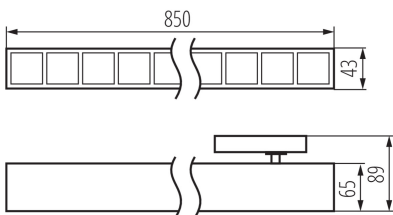

Linear LED luminaire

5905339371409

HIERRO is a family of fixtures produced at the Kanlux Factory. The minimalist and elegant form fits into the latest trends in architectural design. The stylish solution is widely used in modern offices, shops, and loft spaces as basic, complementary or accent lighting. The great advantages of HIERRO luminaires are: variety of available control and installation methods, low UGR coefficient, high luminous efficiency, ability to adapt to specific lighting projects and 5-year warranty. This allows you to create energy-saving and modern lighting systems that provide attractive lighting effects.

GENERAL DATA:

Colour: white
Place of assembly: rail
Place of application: Indoors
Minimum distance from the illuminated object: 0,5m
Compatible with a dimmer: no
Fixture lighting direction: down
Length [mm]: 850
Width [mm]: 43
Height [mm]: 89
Integrated LED light source: yes

TECHNICAL DATA:

Rated voltage [V]: 220-240 AC
Rated frequency [Hz]: 50
Maximum power [W]: 23
Class of protection against electric shock: II
Lampshade material: plastic
Diode type: LED SMD
Luminous flux [lm]: 3150
Colour temperature: white
Correlated colour temperature [K]: 4000
Colour consistency in McAdam ellipses: ≤ 6
Colour rendering index: 80
Service life [h]: 50000
Luminous-flux-retention factor at the end of rated service life: L90B10
Number of on/off cycles: ≥ 30000
Lighting angle [°]: X60/Y60
Luminous efficiency of the lamp [lm/W]: 137
Ambient temperature range to which the product can be exposed: 5÷25
Shade type: louvre / white