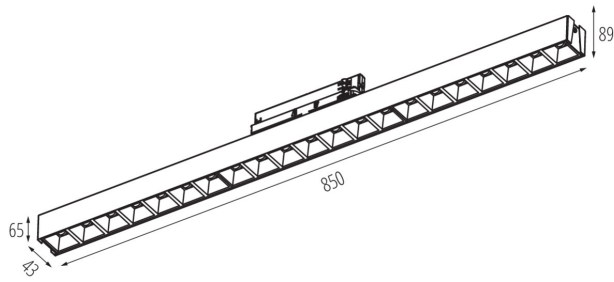

37140 HR-LL-NW-W-RM

Linear LED luminaire