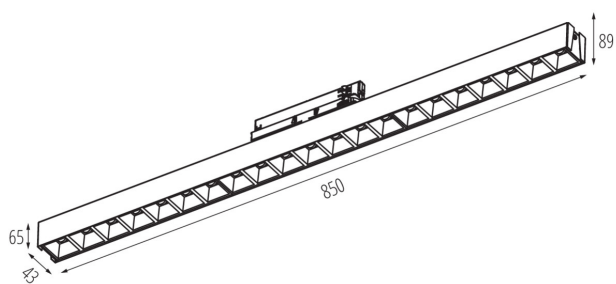

37141 HR-LM-NW-W-RM

Linear LED luminaire