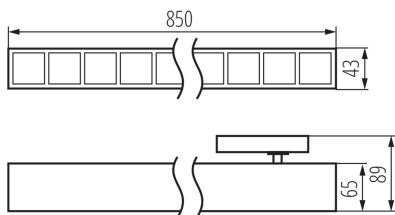

37141 HR-LM-NW-W-RM

Linear LED luminaire

5905339371416

HIERRO is a family of fixtures produced at the Kanlux Factory. The minimalist and elegant form fits into the latest trends in architectural design. The stylish solution is widely used in modern offices, shops, and loft spaces as basic, complementary or accent lighting. The great advantages of HIERRO luminaires are: variety of available control and installation methods, low UGR coefficient, high luminous efficiency, ability to adapt to specific lighting projects and 5-year warranty. This allows you to create energy-saving and modern lighting systems that provide attractive lighting effects.

GENERAL DATA:

Colour: white
Place of assembly: rail
Place of application: Indoors
Minimum distance from the illuminated object: 0,5m
Compatible with a dimmer: no
Fixture lighting direction: down
Length [mm]: 850
Width [mm]: 43
Height [mm]: 89
Integrated LED light source: yes

TECHNICAL DATA:

Rated voltage [V]: 220-240 AC
Rated frequency [Hz]: 50
Maximum power [W]: 32
Class of protection against electric shock: II
Lampshade material: plastic
Diode type: LED SMD
Luminous flux [lm]: 4200
Colour temperature: white
Correlated colour temperature [K]: 4000
Colour consistency in McAdam ellipses: ≤ 6
Colour rendering index: 80
Service life [h]: 50000
Luminous-flux-retention factor at the end of rated service life: L90B10
Number of on/off cycles: ≥ 30000
Lighting angle [°]: X60/Y60
Luminous efficiency of the lamp [lm/W]: 131
Ambient temperature range to which the product can be exposed: 5÷25
Shade type: louvre / white

37141 HR-LM-NW-W-RM

Linear LED luminaire

Enclosure material: steel, plastic

IP class: 20

UGR: <18

LOGISTIC DATA:

Unit of measurement: unit

Packaging method: 1