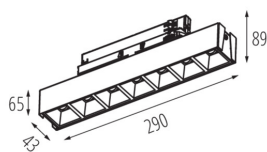

Linear LED luminaire