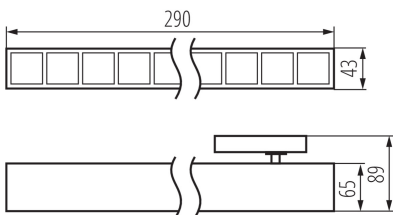

Linear LED luminaire

5905339371430

HIERRO is a family of fixtures produced at the Kanlux Factory. The minimalist and elegant form fits into the latest trends in architectural design. The stylish solution is widely used in modern offices, shops, and loft spaces as basic, complementary or accent lighting. The great advantages of HIERRO luminaires are: variety of available control and installation methods, low UGR coefficient, high luminous efficiency, ability to adapt to specific lighting projects and 5-year warranty. This allows you to create energy-saving and modern lighting systems that provide attractive lighting effects.

GENERAL DATA:

Colour: black
Place of assembly: rail
Place of application: Indoors
Minimum distance from the illuminated object: 0,5m
Compatible with a dimmer: no
Fixture lighting direction: down
Length [mm]: 290
Width [mm]: 43
Height [mm]: 89
Integrated LED light source: yes

TECHNICAL DATA:

Rated voltage [V]: 220-240 AC
Rated frequency [Hz]: 50
Maximum power [W]: 9
Class of protection against electric shock: II
Lampshade material: plastic
Diode type: LED SMD
Luminous flux [lm]: 1100
Colour temperature: white
Correlated colour temperature [K]: 4000
Colour consistency in McAdam ellipses: ≤ 6
Colour rendering index: 80
Service life [h]: 50000
Luminous-flux-retention factor at the end of rated service life: L90B10
Number of on/off cycles: ≥ 30000
Lighting angle [°]: X60/Y60
Luminous efficiency of the lamp [lm/W]: 122
Ambient temperature range to which the product can be exposed: 5÷25
Shade type: louvre / black