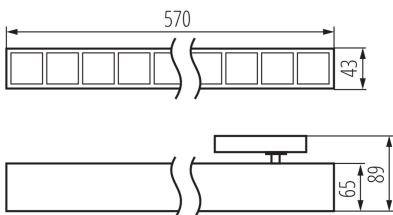

Linear LED luminaire

5905339371461

HIERRO is a family of fixtures produced at the Kanlux Factory. The minimalist and elegant form fits into the latest trends in architectural design. The stylish solution is widely used in modern offices, shops, and loft spaces as basic, complementary or accent lighting. The great advantages of HIERRO luminaires are: variety of available control and installation methods, low UGR coefficient, high luminous efficiency, ability to adapt to specific lighting projects and 5-year warranty. This allows you to create energy-saving and modern lighting systems that provide attractive lighting effects.

GENERAL DATA:

Colour: black
Place of assembly: rail
Place of application: Indoors
Minimum distance from the illuminated object: 0,5m
Compatible with a dimmer: no
Fixture lighting direction: down
Length [mm]: 570
Width [mm]: 43
Height [mm]: 89
Integrated LED light source: yes

TECHNICAL DATA:

Rated voltage [V]: 220-240 AC
Rated frequency [Hz]: 50
Maximum power [W]: 28
Class of protection against electric shock: II
Lampshade material: plastic
Diode type: LED SMD
Luminous flux [lm]: 3050
Colour temperature: white
Correlated colour temperature [K]: 4000
Colour consistency in McAdam ellipses: ≤ 6
Colour rendering index: 80
Service life [h]: 50000
Luminous-flux-retention factor at the end of rated service life: L90B10
Number of on/off cycles: ≥ 30000
Lighting angle [°]: X60/Y60
Luminous efficiency of the lamp [lm/W]: 109
Ambient temperature range to which the product can be exposed: 5÷25
Shade type: louvre / black