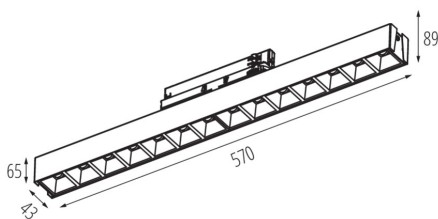

37146 HR-MH-NW-B-RM

Linear LED luminaire