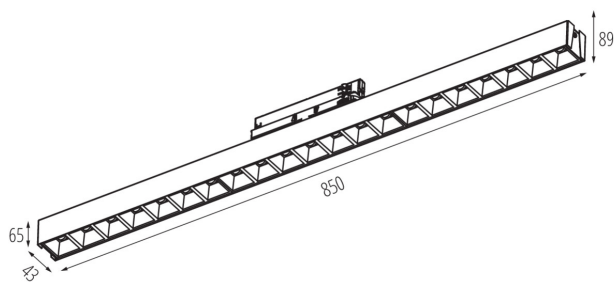

37147 HR-LL-NW-B-RM

Linear LED luminaire