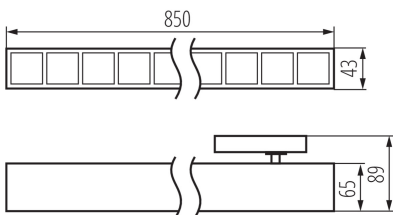

Linear LED luminaire

5905339371478

HIERRO is a family of fixtures produced at the Kanlux Factory. The minimalist and elegant form fits into the latest trends in architectural design. The stylish solution is widely used in modern offices, shops, and loft spaces as basic, complementary or accent lighting. The great advantages of HIERRO luminaires are: variety of available control and installation methods, low UGR coefficient, high luminous efficiency, ability to adapt to specific lighting projects and 5-year warranty. This allows you to create energy-saving and modern lighting systems that provide attractive lighting effects.

GENERAL DATA:

Colour: black
Place of assembly: rail
Place of application: Indoors
Minimum distance from the illuminated object: 0,5m
Compatible with a dimmer: no
Fixture lighting direction: down
Length [mm]: 850
Width [mm]: 43
Height [mm]: 89
Integrated LED light source: yes

TECHNICAL DATA:

Rated voltage [V]: 220-240 AC
Rated frequency [Hz]: 50
Maximum power [W]: 23
Class of protection against electric shock: II
Lampshade material: plastic
Diode type: LED SMD
Luminous flux [lm]: 2800
Colour temperature: white
Correlated colour temperature [K]: 4000
Colour consistency in McAdam ellipses: ≤ 6
Colour rendering index: 80
Service life [h]: 50000
Luminous-flux-retention factor at the end of rated service life: L90B10
Number of on/off cycles: ≥ 30000
Lighting angle [°]: X60/Y60
Luminous efficiency of the lamp [lm/W]: 122
Ambient temperature range to which the product can be exposed: 5÷25
Shade type: louvre / black