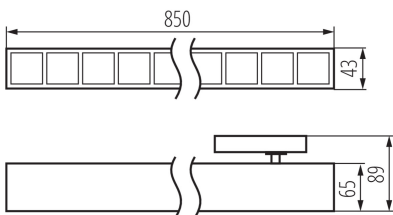

Linear LED luminaire

5905339371492

HIERRO is a family of fixtures produced at the Kanlux Factory. The minimalist and elegant form fits into the latest trends in architectural design. The stylish solution is widely used in modern offices, shops, and loft spaces as basic, complementary or accent lighting. The great advantages of HIERRO luminaires are: variety of available control and installation methods, low UGR coefficient, high luminous efficiency, ability to adapt to specific lighting projects and 5-year warranty. This allows you to create energy-saving and modern lighting systems that provide attractive lighting effects.

GENERAL DATA:

Colour: black
Place of assembly: rail
Place of application: Indoors
Minimum distance from the illuminated object: 0,5m
Compatible with a dimmer: no
Fixture lighting direction: down
Length [mm]: 850
Width [mm]: 43
Height [mm]: 89
Integrated LED light source: yes

TECHNICAL DATA:

Rated voltage [V]: 220-240 AC
Rated frequency [Hz]: 50
Maximum power [W]: 42
Class of protection against electric shock: II
Lampshade material: plastic
Diode type: LED SMD
Luminous flux [lm]: 4600
Colour temperature: white
Correlated colour temperature [K]: 4000
Colour consistency in McAdam ellipses: ≤ 6
Colour rendering index: 80
Service life [h]: 50000
Luminous-flux-retention factor at the end of rated service life: L90B10
Number of on/off cycles: ≥ 30000
Lighting angle [°]: X60/Y60
Luminous efficiency of the lamp [lm/W]: 110
Ambient temperature range to which the product can be exposed: 5÷25
Shade type: louvre / black