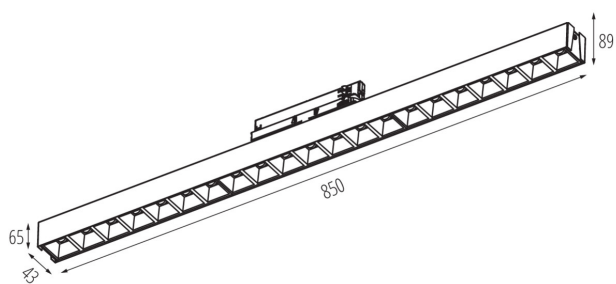

37149 HR-LH-NW-B-RM

Linear LED luminaire