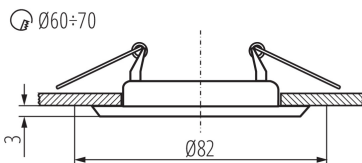

37150 ARGUS II CT-2114-AN

Ring for spotlight fittings

5905339371508

Kanlux ARGUS II are decorative rings that reproduce the popular Kanlux ARGUS eyes. The variety of shapes and colors means that every classic lover will find something for themselves. We can use a lampholder that will fit a GU10 or Gx5.3 base, which allows the use of light sources tailored to the prepared installation.

GENERAL DATA:

Colour: matte copper

Necessity of using self-shielding lamps : yes

Place of assembly: Recessed mount in the ceiling

Place of application : Indoors

Minimum distance from the illuminated object : 0,5m

Decorative ring without a ceramic frame : yes

The product is not suitable to be covered with a heat-insulating material: yes

Height [mm]: 34

Diameter [mm]: 82

Assembly hole [mm]: Ø60-70

TECHNICAL DATA:

Rated voltage [V]: 12 AC; 12 DC; 220-240 AC

Maximum power [W]: max 10

Class of protection against electric shock : II/III

Light source : MR16/PAR16

Light source included: no

Cap: Gx5,3/GU10

Ambient temperature range to which the product can be exposed : 5÷25

Enclosure material: steel

Lighting-fixture angle regulation : none

IP class: 20

LOGISTIC DATA:

Unit of measurement: unit

Packaging method : 50

Number of units in the secondary packaging : 1

Number of units in the packaging : 50

Net unit weight [g] : 44

Grammage [g] : 70

Length of a unit pack [cm] : 8.5

Width of a unit pack [cm] : 4.5

Height of a unit pack [cm] : 8.5

Weight of a cardboard box [kg] : 3.5